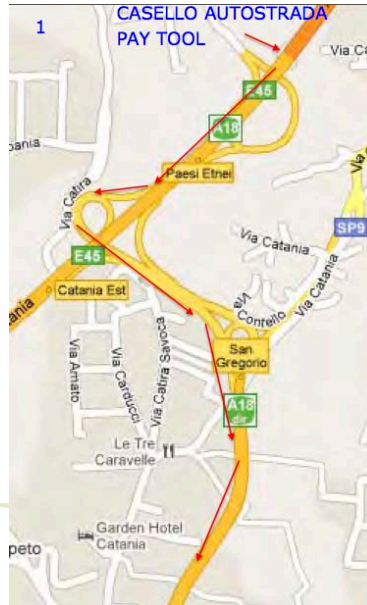

PER **CATANIA** CENTRO SEGUIRE LA **LINEA ROSSA** FINO AL PARCHEGGIO CUSTODITO

POUR **CATANIA** CENTRE VILLE SUIVRE LA **LIGNE ROUGE** JUSQU'AU PARKING SURVEILLE DE VIA COSENTINO

FOR THE CENTRE OF **CATANIA** FOLLOW **THE RED LINE** UNTIL YOU REACH THE CAR PARK (WITH SECURITY) in Via COSENTINO

FOR THE CENTRE OF **CATANIA** FOLLOW **THE RED LINE** UNTIL YOU REACH THE CAR PARK (WITH SECURITY) in Via COSENTINO

1

2

3